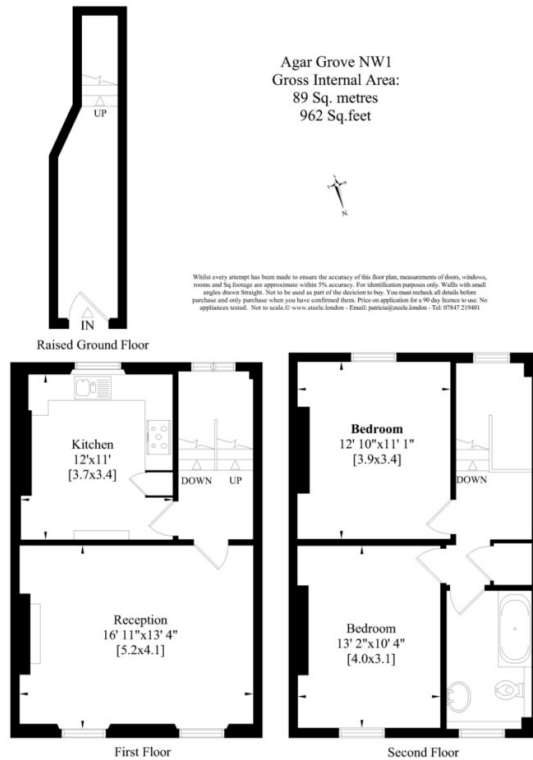

Flat B, 134 Agar Grove, Camden Town, London, NW1 9TY

£3,500 Per Month

Viewings

Viewings by arrangement only. Call 020 7485 0112 to make an appointment.

Council Tax Band

C

EPC Rating:

D